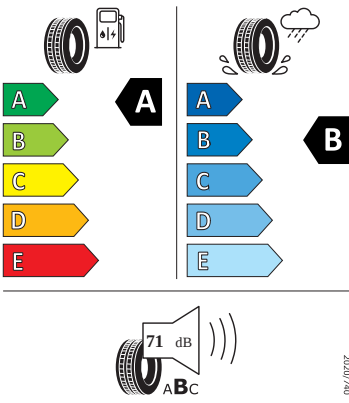

2020/740

- Bridgestone 215/50 R18

Bridgestone

23309

215/50 R18 96 W XL

C1

2020/740

- GOODYEAR 215/50 R18